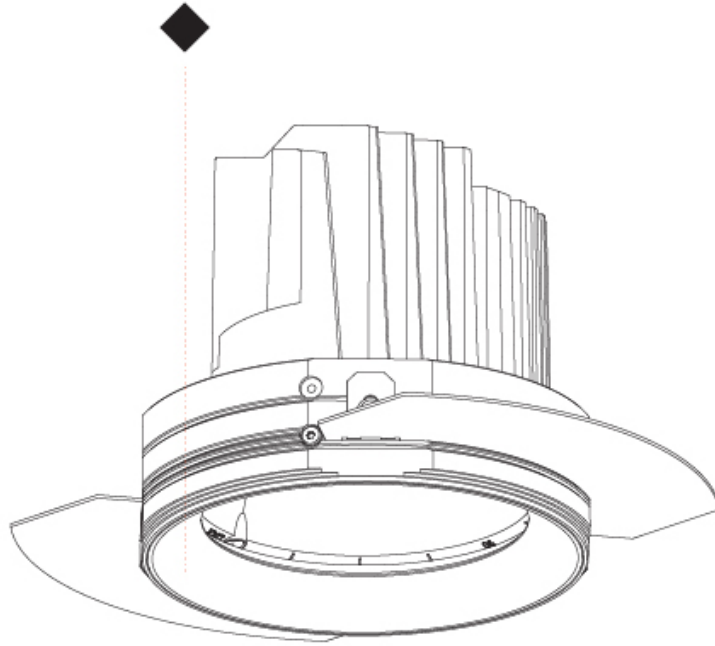

140mm 5 1/2"  
 150mm 5 3/8"  
 10 | 12 1/2 | 15 | 25mm ± 30°  
 3/8" 1/2" 9/16" 1"  
 355°

A

## BIONIQ ROUND ADJUSTABLE TRIMLESS

A35188-

PROJECT

TYPE

SPECIFIER

QUANTITY

DATE

A